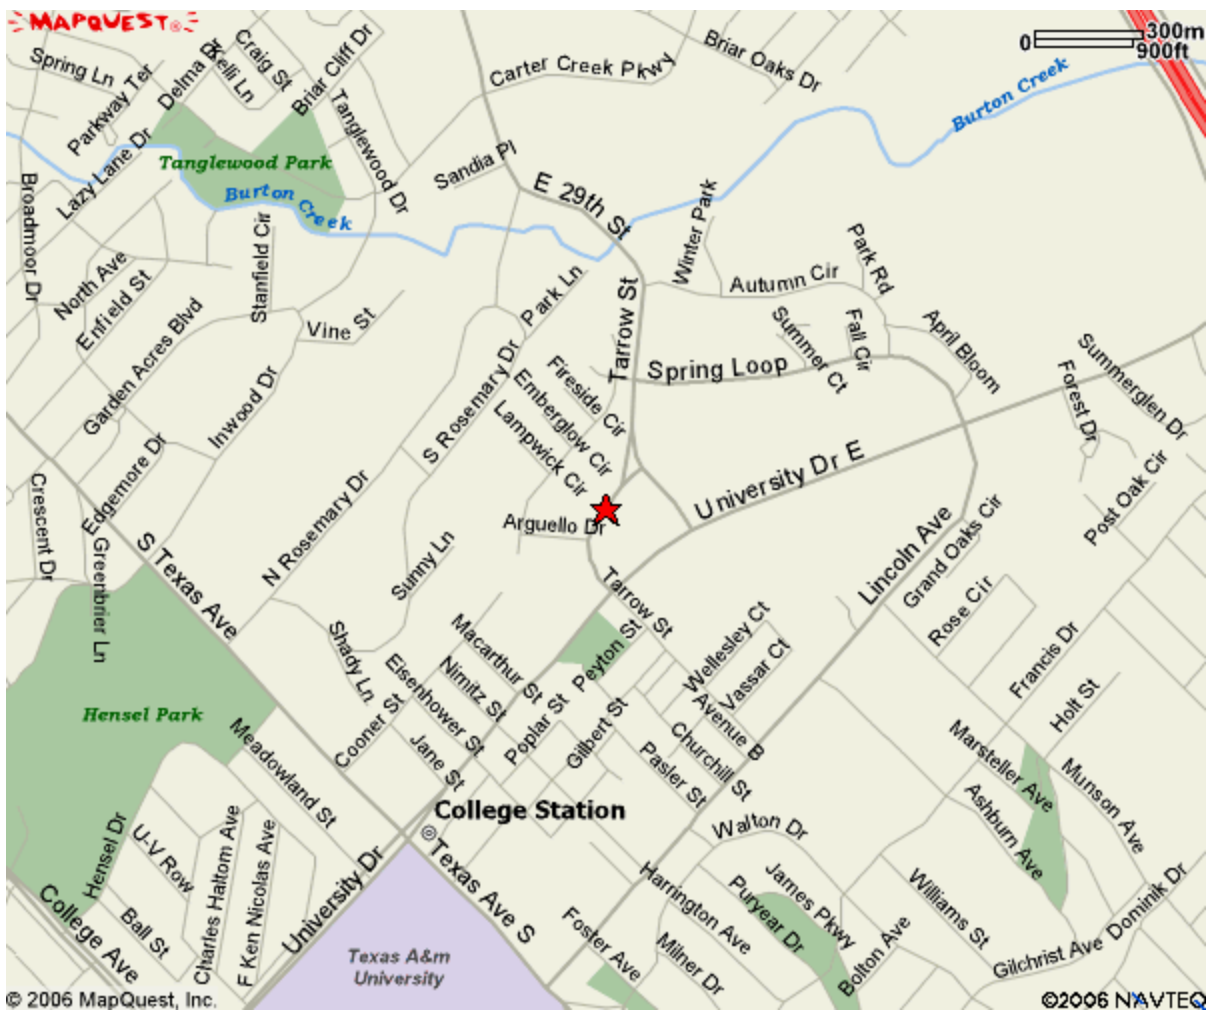

414 Tarrow St  
College Station TX  
77840-7811 US

**Notes:**

Coventry Glen Realty  
Driving Directions

Office Phone: 979-846-2894

All rights reserved. Use Subject to License/Copyright

This map is informational only. No representation is made or warranty given as to its content. User assumes all risk of use. MapQuest and its suppliers assume no responsibility for any loss or delay resulting from such use.